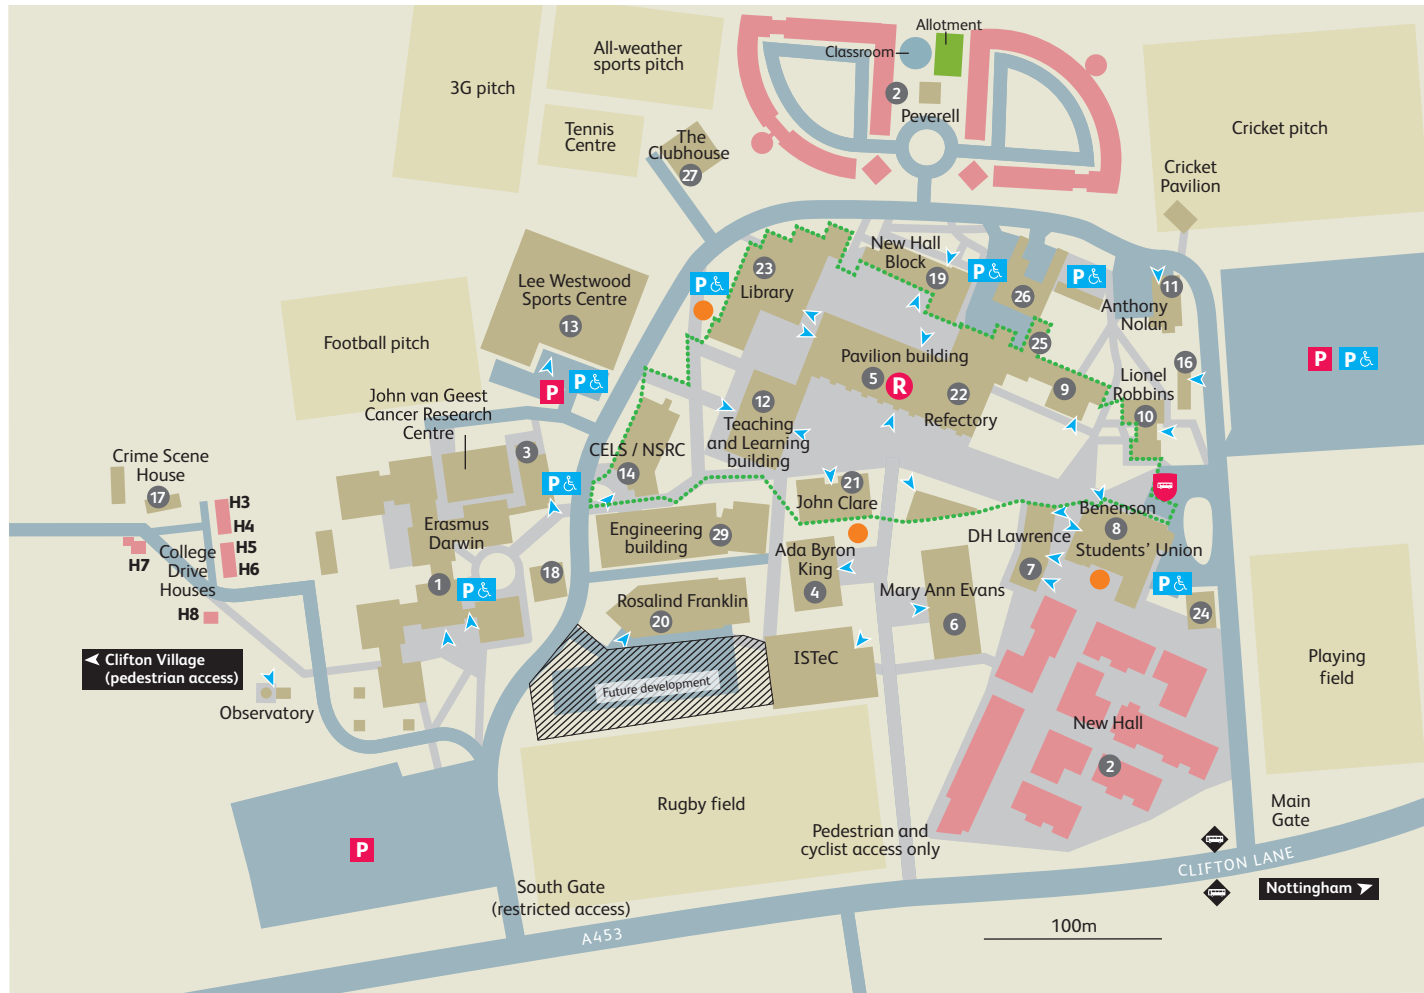

Clifton campus

Ada Byron King building.....	4
Anthony Nolan Trust Research Centre	11
Benenson building	8
Catalysis and Nanoscience Laboratory	16
CELS building	14
Coffee bars	5 8
Crime Scene Training Facility.....	17
DH Lawrence.....	7
East Midlands Ambulance Service (EMAS)	
Education and Practice Development Centre	10
Employability team	5
Engineering building	29
Erasmus Darwin building	1
Finance Office	9
Gatehouse	24
Global Lounge	6
Health Centre	9
Imaging and Display Research Facility	18
Institute for Health and Allied Professions	10
Interdisciplinary Science and Technology Centre (ISTeC).....	28
John Clare lecture theatres	21
Lecture theatres	12 14 19 21
Lee Westwood Sports Centre.....	13
Library	23
Lionel Robbins building	10
Maintenance	26
Mary Ann Evans building.....	6
Natural Sciences Research Centre (NSRC).....	14
New Hall Block.....	19
Pavilion building.....	5
Print Shop	7
Rosalind Franklin building	20
Student residences.....	2
Student Services Centre	9
Students' Union.....	8
Supermarket	7
Teaching and Learning Building.....	12
The Clubhouse	27
The Point bar and diner.....	8
The Refectory.....	22
Wellbeing Centre.....	25

Security..... 5
Tel: 0115 848 6600

Schools:

Nottingham Institute of Education.....	4 10
School of Arts and Humanities.....	6
School of Science and Technology	1 3 6 11 14 16 17 18 20 28

One-way	Student residences
Pedestrian walkway	University buildings
Visitor parking	Bus stops
Disabled parking	No entry
Entrance with wheelchair access	Go2 Uni bus stop
Main reception	Designated smoking area

Green Zone – This is a smoke-free and traffic-free area